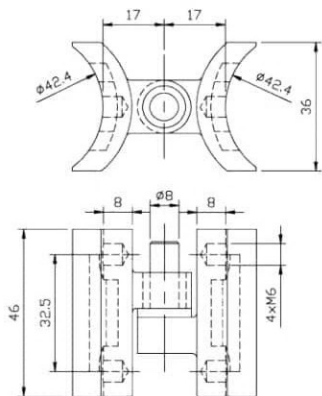

02 ACCESSOIRES DE PORTAIL

Acier; brut

longueur	hauteur	Réf.
2.000	46	796790

- à souder

03 CHARNIERE

V4A, AISI316; brossé

Réf.
CN9500300

**04 CHARNIERE SIMPLE
COURTE**

V4A, AISI316; brossé											
A	B	C	D	E	F	G	H	I	J	M	Réf.
25,0	17,0	21,0	5,0	30,0	21,5	15,0	55,0	5,0	10,0	12	CN9500160
30,0	21,0	25,0	5,0	32,0	23,5	15,0	55,0	5,0	13,0	16	CN9500180
30,0	25,0	29,0	5,5	38,0	25,5	24,0	61,0	4,0	15,0	20	CN9500200
35,0	29,0	35,5	6,0	49,0	25,5	20,5	66,0	6,0	17,0	24	CN9500210
V2A, AISI304; brossé											
25,0	18,0	22,0	3,0	27,0	17,5	15,0	47,0	4,0	10,5	12	631120
25,0	20,0	25,0	3,0	29,0	20,0	19,0	54,5	4,0	12,0	14	631140
25,0	21,0	29,0	4,0	30,0	21,0	20,0	61,0	5,0	14,0	16	631160
30,0	25,5	32,0	5,0	37,0	25,0	20,0	77,0	5,0	15,5	20	631200
35,0	28,0	34,0	6,0	50,0	27,5	20,	83,0	5,0	15,5	24	631240
Acier											
25,0	18,0	22,0	3,0	26,0	20,0	15,0	45,0	4,0	10,0	12	77680
25,0	20,0	25,0	3,0	28,0	18,0	18,0	50,0	4,0	12,0	14	77690
25,0	22,0	31,0	4,0	31,0	26,0	17,0	55,0	4,5	16,0	16	77700
30,0	25,0	35,0	5,0	37,0	23,0	22,0	66,0	6,0	16,0	20	77710

**05 CHARNIERE**

V4A, AISI316; brossé											
A	B	C	D	E	F	G	H	I	J	M	Réf.
50,0	15,0	13,0	45,0	30,0	21,0	29,0	6,0	75,0	100,0	12	CN9500100
50,0	16,0	10,0	45,0	40,0	23,0	27,0	8,0	75,0	100,0	16	CN9500120
Acier											
45,0	16,0	10,0	45,0	32,0	24,0	21,0	6,0	76,0	105,0	12	77800
50,0	19,0	14,0	60,0	35,0	27,0	24,0	6,0	85,0	120,0	16	77810
69,0	25,0	33,0	60,0	45,0	34,0	31,0	7,5	130,0	130,0	20	77820

08 CHARNIERE

V2A, AISI304

A	B	C	D	E	F	G	H	M	Réf.
30,0	37,0	26,0	23,0	165,0	37,0	5,0	3,0	20	633200
35,0	50,0	28,0	24,0	165,0	43,0	6,0	4,0	24	633240

**09 CHARNIERE**

V2A, AISI304

A	B	C	D	E	F	G	H	M	Réf.
30,0	4,5	37,0	25,0	22,0	65,0	20,0	20,0	20	632200
35,0	6,0	49,0	26,0	27,0	80,0	24,0	24,0	24	632240