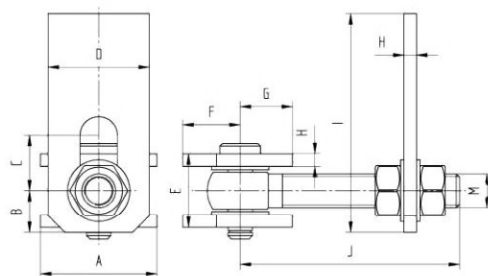

02 ACCESSOIRES DE PORTAIL

Acier; brut

longueur	hauteur	Réf.
2.000	46	796790

- à souder

03 CHARNIERE

V4A, AISI316; brossé

Réf.
CN9500300

**04 CHARNIERE SIMPLE
COURTE**

V4A, AISI316; brossé											
A	B	C	D	E	F	G	H	I	J	M	Réf.
25,0	17,0	21,0	5,0	30,0	21,5	15,0	55,0	5,0	10,0	12	CN9500160
30,0	21,0	25,0	5,0	32,0	23,5	15,0	55,0	5,0	13,0	16	CN9500180
30,0	25,0	29,0	5,5	38,0	25,5	24,0	61,0	4,0	15,0	20	CN9500200
35,0	29,0	35,5	6,0	49,0	25,5	20,5	66,0	6,0	17,0	24	CN9500210
V2A, AISI304; brossé											
25,0	18,0	22,0	3,0	27,0	17,5	15,0	47,0	4,0	10,5	12	631120
25,0	20,0	25,0	3,0	29,0	20,0	19,0	54,5	4,0	12,0	14	631140
25,0	21,0	29,0	4,0	30,0	21,0	20,0	61,0	5,0	14,0	16	631160
30,0	25,5	32,0	5,0	37,0	25,0	20,0	77,0	5,0	15,5	20	631200
35,0	28,0	34,0	6,0	50,0	27,5	20,	83,0	5,0	15,5	24	631240
Acier											
25,0	18,0	22,0	3,0	26,0	20,0	15,0	45,0	4,0	10,0	12	77680
25,0	20,0	25,0	3,0	28,0	18,0	18,0	50,0	4,0	12,0	14	77690
25,0	22,0	31,0	4,0	31,0	26,0	17,0	55,0	4,5	16,0	16	77700
30,0	25,0	35,0	5,0	37,0	23,0	22,0	66,0	6,0	16,0	20	77710

**05 CHARNIERE**

V4A, AISI316; brossé											
A	B	C	D	E	F	G	H	I	J	M	Réf.
50,0	15,0	13,0	45,0	30,0	21,0	29,0	6,0	75,0	100,0	12	CN9500100
50,0	16,0	10,0	45,0	40,0	23,0	27,0	8,0	75,0	100,0	16	CN9500120
Acier											
45,0	16,0	10,0	45,0	32,0	24,0	21,0	6,0	76,0	105,0	12	77800
50,0	19,0	14,0	60,0	35,0	27,0	24,0	6,0	85,0	120,0	16	77810
69,0	25,0	33,0	60,0	45,0	34,0	31,0	7,5	130,0	130,0	20	77820