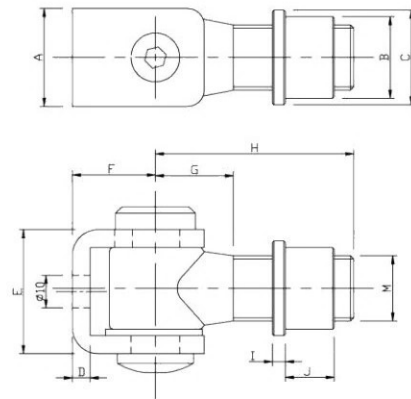

02 ACCESSOIRES DE PORTAIL

Acier; brut

longueur	hauteur	Réf.
2.000	46	796790

- à souder

03 CHARNIERE

V4A, AISI316; brossé

Réf.
CN9500300

**04 CHARNIERE SIMPLE
COURTE**

V4A, AISI316; brossé											
A	B	C	D	E	F	G	H	I	J	M	Réf.
25,0	17,0	21,0	5,0	30,0	21,5	15,0	55,0	5,0	10,0	12	CN9500160
30,0	21,0	25,0	5,0	32,0	23,5	15,0	55,0	5,0	13,0	16	CN9500180
30,0	25,0	29,0	5,5	38,0	25,5	24,0	61,0	4,0	15,0	20	CN9500200
35,0	29,0	35,5	6,0	49,0	25,5	20,5	66,0	6,0	17,0	24	CN9500210
V2A, AISI304; brossé											
25,0	18,0	22,0	3,0	27,0	17,5	15,0	47,0	4,0	10,5	12	631120
25,0	20,0	25,0	3,0	29,0	20,0	19,0	54,5	4,0	12,0	14	631140
25,0	21,0	29,0	4,0	30,0	21,0	20,0	61,0	5,0	14,0	16	631160
30,0	25,5	32,0	5,0	37,0	25,0	20,0	77,0	5,0	15,5	20	631200
35,0	28,0	34,0	6,0	50,0	27,5	20,	83,0	5,0	15,5	24	631240
Acier											
25,0	18,0	22,0	3,0	26,0	20,0	15,0	45,0	4,0	10,0	12	77680
25,0	20,0	25,0	3,0	28,0	18,0	18,0	50,0	4,0	12,0	14	77690
25,0	22,0	31,0	4,0	31,0	26,0	17,0	55,0	4,5	16,0	16	77700
30,0	25,0	35,0	5,0	37,0	23,0	22,0	66,0	6,0	16,0	20	77710

**05 CHARNIERE**

V4A, AISI316; brossé											
A	B	C	D	E	F	G	H	I	J	M	Réf.
50,0	15,0	13,0	45,0	30,0	21,0	29,0	6,0	75,0	100,0	12	CN9500100
50,0	16,0	10,0	45,0	40,0	23,0	27,0	8,0	75,0	100,0	16	CN9500120
Acier											
45,0	16,0	10,0	45,0	32,0	24,0	21,0	6,0	76,0	105,0	12	77800
50,0	19,0	14,0	60,0	35,0	27,0	24,0	6,0	85,0	120,0	16	77810
69,0	25,0	33,0	60,0	45,0	34,0	31,0	7,5	130,0	130,0	20	77820