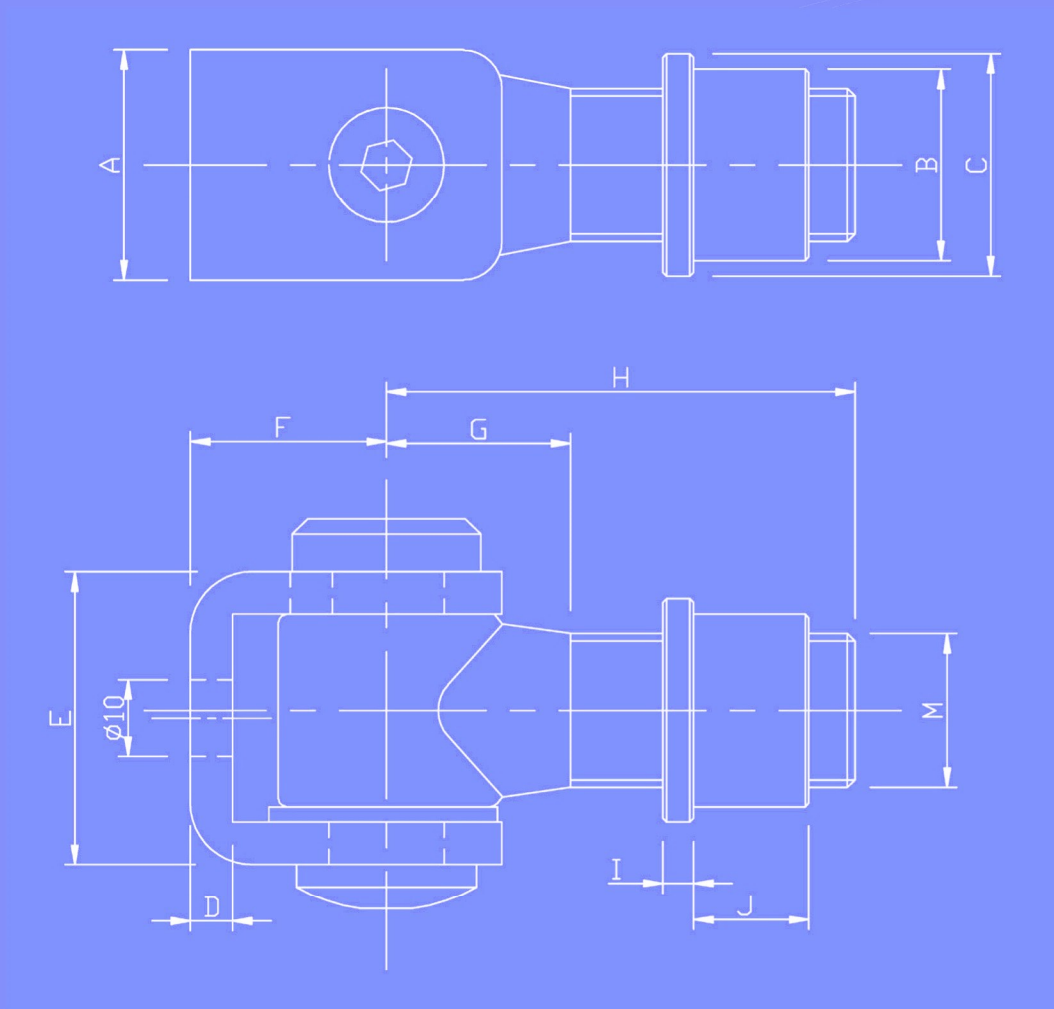

16 Accessoires pour portails

Garde-corps en kit

Accessoires pour portails

01 BOÎTER ACIER COMPLET AVEC SERRURE

V2A, AISI304; brossé

A	B	C	D	Réf.
94	40	60	173	CN9500405
94	30	60	172	CN9500415
60	30	40	172	CN9500425
Acier				
94	30	60	60	73800
94	40	60	60	73820
60	30	40	40	73840

02 ACCESSOIRES DE PORTAIL

Acier; brut

longueur	hauteur	Réf.
2.000	46	796790

- à souder

03 CHARNIERE

V4A, AISI316; brossé

Réf.
CN9500300

**04 CHARNIERE SIMPLE
COURTE**

V4A, AISI316; brossé											
A	B	C	D	E	F	G	H	I	J	M	Réf.
25,0	17,0	21,0	5,0	30,0	21,5	15,0	55,0	5,0	10,0	12	CN9500160
30,0	21,0	25,0	5,0	32,0	23,5	15,0	55,0	5,0	13,0	16	CN9500180
30,0	25,0	29,0	5,5	38,0	25,5	24,0	61,0	4,0	15,0	20	CN9500200
35,0	29,0	35,5	6,0	49,0	25,5	20,5	66,0	6,0	17,0	24	CN9500210
V2A, AISI304; brossé											
25,0	18,0	22,0	3,0	27,0	17,5	15,0	47,0	4,0	10,5	12	631120
25,0	20,0	25,0	3,0	29,0	20,0	19,0	54,5	4,0	12,0	14	631140
25,0	21,0	29,0	4,0	30,0	21,0	20,0	61,0	5,0	14,0	16	631160
30,0	25,5	32,0	5,0	37,0	25,0	20,0	77,0	5,0	15,5	20	631200
35,0	28,0	34,0	6,0	50,0	27,5	20,	83,0	5,0	15,5	24	631240
Acier											
25,0	18,0	22,0	3,0	26,0	20,0	15,0	45,0	4,0	10,0	12	77680
25,0	20,0	25,0	3,0	28,0	18,0	18,0	50,0	4,0	12,0	14	77690
25,0	22,0	31,0	4,0	31,0	26,0	17,0	55,0	4,5	16,0	16	77700
30,0	25,0	35,0	5,0	37,0	23,0	22,0	66,0	6,0	16,0	20	77710

**05 CHARNIERE**

V4A, AISI316; brossé											
A	B	C	D	E	F	G	H	I	J	M	Réf.
50,0	15,0	13,0	45,0	30,0	21,0	29,0	6,0	75,0	100,0	12	CN9500100
50,0	16,0	10,0	45,0	40,0	23,0	27,0	8,0	75,0	100,0	16	CN9500120
Acier											
45,0	16,0	10,0	45,0	32,0	24,0	21,0	6,0	76,0	105,0	12	77800
50,0	19,0	14,0	60,0	35,0	27,0	24,0	6,0	85,0	120,0	16	77810
69,0	25,0	33,0	60,0	45,0	34,0	31,0	7,5	130,0	130,0	20	77820