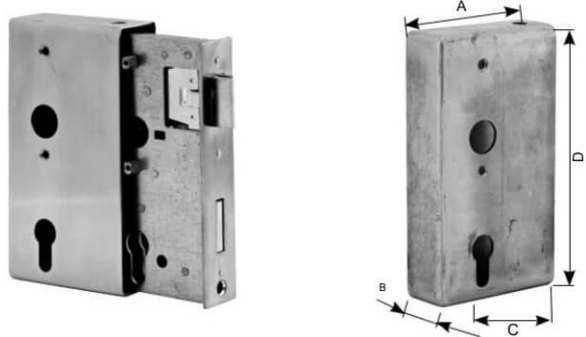

16 Accessoires pour portails

Garde-corps en kit

Accessoires pour portails

01 BOÎTER ACIER COMPLET AVEC SERRURE

V2A, AISI304; brossé

A	B	C	D	Réf.
94	40	60	173	CN9500405
94	30	60	172	CN9500415
60	30	40	172	CN9500425
Acier				
94	30	60	60	73800
94	40	60	60	73820
60	30	40	40	73840

02 ACCESSOIRES DE PORTAIL

Acier; brut

longueur	hauteur	Réf.
2.000	46	796790

- à souder

03 CHARNIERE

V4A, AISI316; brossé

Réf.
CN9500300

**04 CHARNIERE SIMPLE
COURTE**

V4A, AISI316; brossé											
A	B	C	D	E	F	G	H	I	J	M	Réf.
25,0	17,0	21,0	5,0	30,0	21,5	15,0	55,0	5,0	10,0	12	CN9500160
30,0	21,0	25,0	5,0	32,0	23,5	15,0	55,0	5,0	13,0	16	CN9500180
30,0	25,0	29,0	5,5	38,0	25,5	24,0	61,0	4,0	15,0	20	CN9500200
35,0	29,0	35,5	6,0	49,0	25,5	20,5	66,0	6,0	17,0	24	CN9500210
V2A, AISI304; brossé											
25,0	18,0	22,0	3,0	27,0	17,5	15,0	47,0	4,0	10,5	12	631120
25,0	20,0	25,0	3,0	29,0	20,0	19,0	54,5	4,0	12,0	14	631140
25,0	21,0	29,0	4,0	30,0	21,0	20,0	61,0	5,0	14,0	16	631160
30,0	25,5	32,0	5,0	37,0	25,0	20,0	77,0	5,0	15,5	20	631200
35,0	28,0	34,0	6,0	50,0	27,5	20,	83,0	5,0	15,5	24	631240
Acier											
25,0	18,0	22,0	3,0	26,0	20,0	15,0	45,0	4,0	10,0	12	77680
25,0	20,0	25,0	3,0	28,0	18,0	18,0	50,0	4,0	12,0	14	77690
25,0	22,0	31,0	4,0	31,0	26,0	17,0	55,0	4,5	16,0	16	77700
30,0	25,0	35,0	5,0	37,0	23,0	22,0	66,0	6,0	16,0	20	77710

**05 CHARNIERE**

V4A, AISI316; brossé											
A	B	C	D	E	F	G	H	I	J	M	Réf.
50,0	15,0	13,0	45,0	30,0	21,0	29,0	6,0	75,0	100,0	12	CN9500100
50,0	16,0	10,0	45,0	40,0	23,0	27,0	8,0	75,0	100,0	16	CN9500120
Acier											
45,0	16,0	10,0	45,0	32,0	24,0	21,0	6,0	76,0	105,0	12	77800
50,0	19,0	14,0	60,0	35,0	27,0	24,0	6,0	85,0	120,0	16	77810
69,0	25,0	33,0	60,0	45,0	34,0	31,0	7,5	130,0	130,0	20	77820