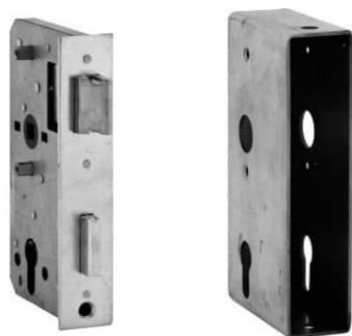

16 Accessoires pour portails

Garde-corps en kit

Accessoires pour portails

01 BOÎTER ACIER COMPLET AVEC SERRURE

V2A, AISI304; brossé

A	B	C	D	Réf.
94	40	60	173	CN9500405
94	30	60	172	CN9500415
60	30	40	172	CN9500425
Acier				
94	30	60	60	73800
94	40	60	60	73820
60	30	40	40	73840

02 ACCESSOIRES DE PORTAIL

Acier; brut

longueur	hauteur	Réf.
2.000	46	796790

- à souder

03 CHARNIERE

V4A, AISI316; brossé

Réf.
CN9500300

**04 CHARNIERE SIMPLE
COURTE**

V4A, AISI316; brossé											
A	B	C	D	E	F	G	H	I	J	M	Réf.
25,0	17,0	21,0	5,0	30,0	21,5	15,0	55,0	5,0	10,0	12	CN9500160
30,0	21,0	25,0	5,0	32,0	23,5	15,0	55,0	5,0	13,0	16	CN9500180
30,0	25,0	29,0	5,5	38,0	25,5	24,0	61,0	4,0	15,0	20	CN9500200
35,0	29,0	35,5	6,0	49,0	25,5	20,5	66,0	6,0	17,0	24	CN9500210
V2A, AISI304; brossé											
25,0	18,0	22,0	3,0	27,0	17,5	15,0	47,0	4,0	10,5	12	631120
25,0	20,0	25,0	3,0	29,0	20,0	19,0	54,5	4,0	12,0	14	631140
25,0	21,0	29,0	4,0	30,0	21,0	20,0	61,0	5,0	14,0	16	631160
30,0	25,5	32,0	5,0	37,0	25,0	20,0	77,0	5,0	15,5	20	631200
35,0	28,0	34,0	6,0	50,0	27,5	20,	83,0	5,0	15,5	24	631240
Acier											
25,0	18,0	22,0	3,0	26,0	20,0	15,0	45,0	4,0	10,0	12	77680
25,0	20,0	25,0	3,0	28,0	18,0	18,0	50,0	4,0	12,0	14	77690
25,0	22,0	31,0	4,0	31,0	26,0	17,0	55,0	4,5	16,0	16	77700
30,0	25,0	35,0	5,0	37,0	23,0	22,0	66,0	6,0	16,0	20	77710

**05 CHARNIERE**

V4A, AISI316; brossé											
A	B	C	D	E	F	G	H	I	J	M	Réf.
50,0	15,0	13,0	45,0	30,0	21,0	29,0	6,0	75,0	100,0	12	CN9500100
50,0	16,0	10,0	45,0	40,0	23,0	27,0	8,0	75,0	100,0	16	CN9500120
Acier											
45,0	16,0	10,0	45,0	32,0	24,0	21,0	6,0	76,0	105,0	12	77800
50,0	19,0	14,0	60,0	35,0	27,0	24,0	6,0	85,0	120,0	16	77810
69,0	25,0	33,0	60,0	45,0	34,0	31,0	7,5	130,0	130,0	20	77820